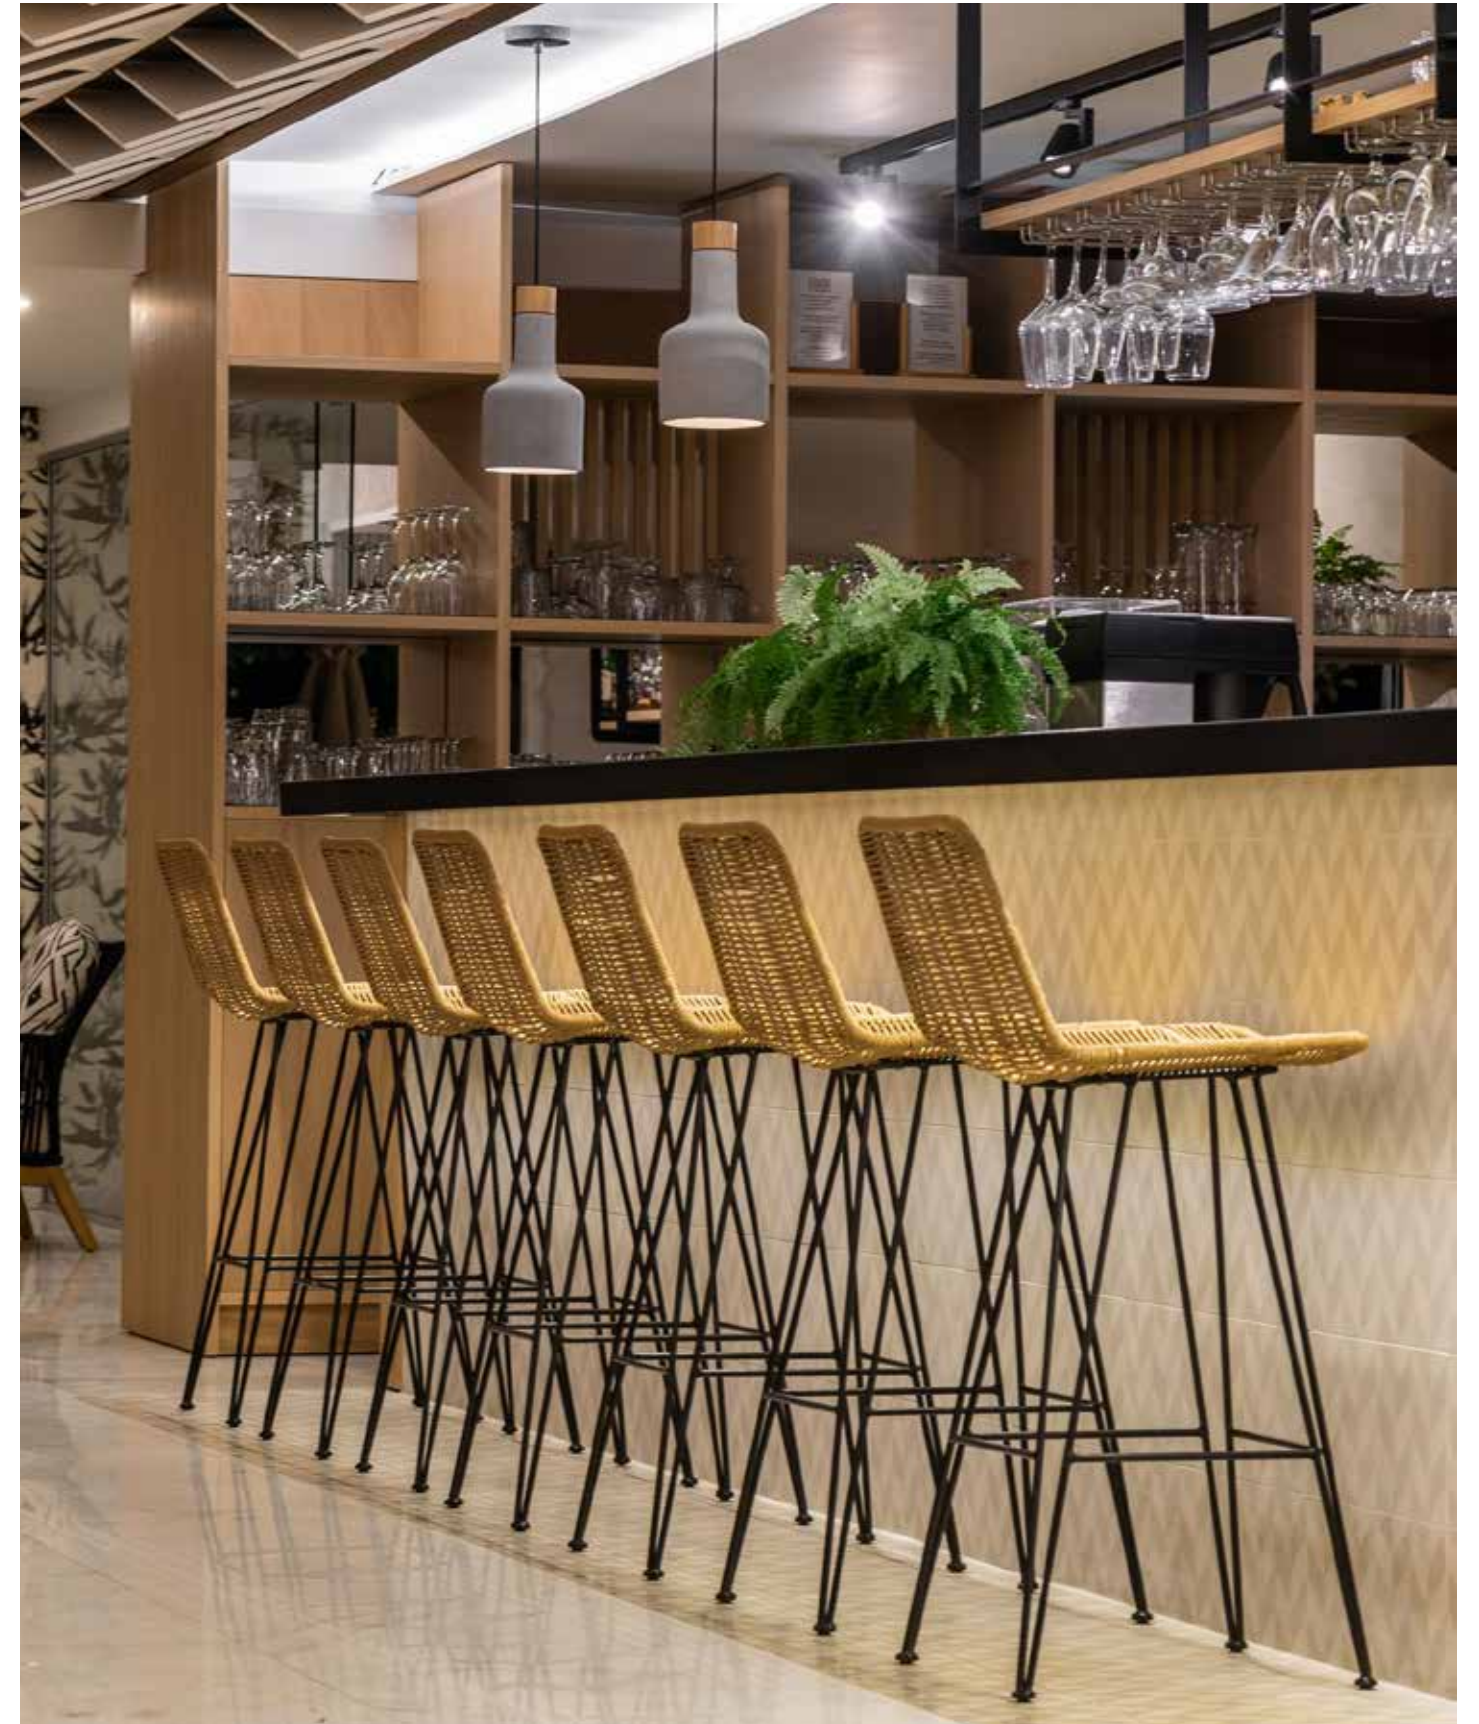

HANNAM STOOL — 2539
W50 x D51 x H92/102 - SH65/75
Steel

CORD STEEL STOOL — 2310
W50 x D47 x H98/108 - SH69/79
Steel

MOTLEY STOOL — 2801
W53 x D59 x H99/109 - SH65/75
Steel

ORGANIC STOOL — 2873
W57 x D67 x H95/105 - SH65/75
Steel