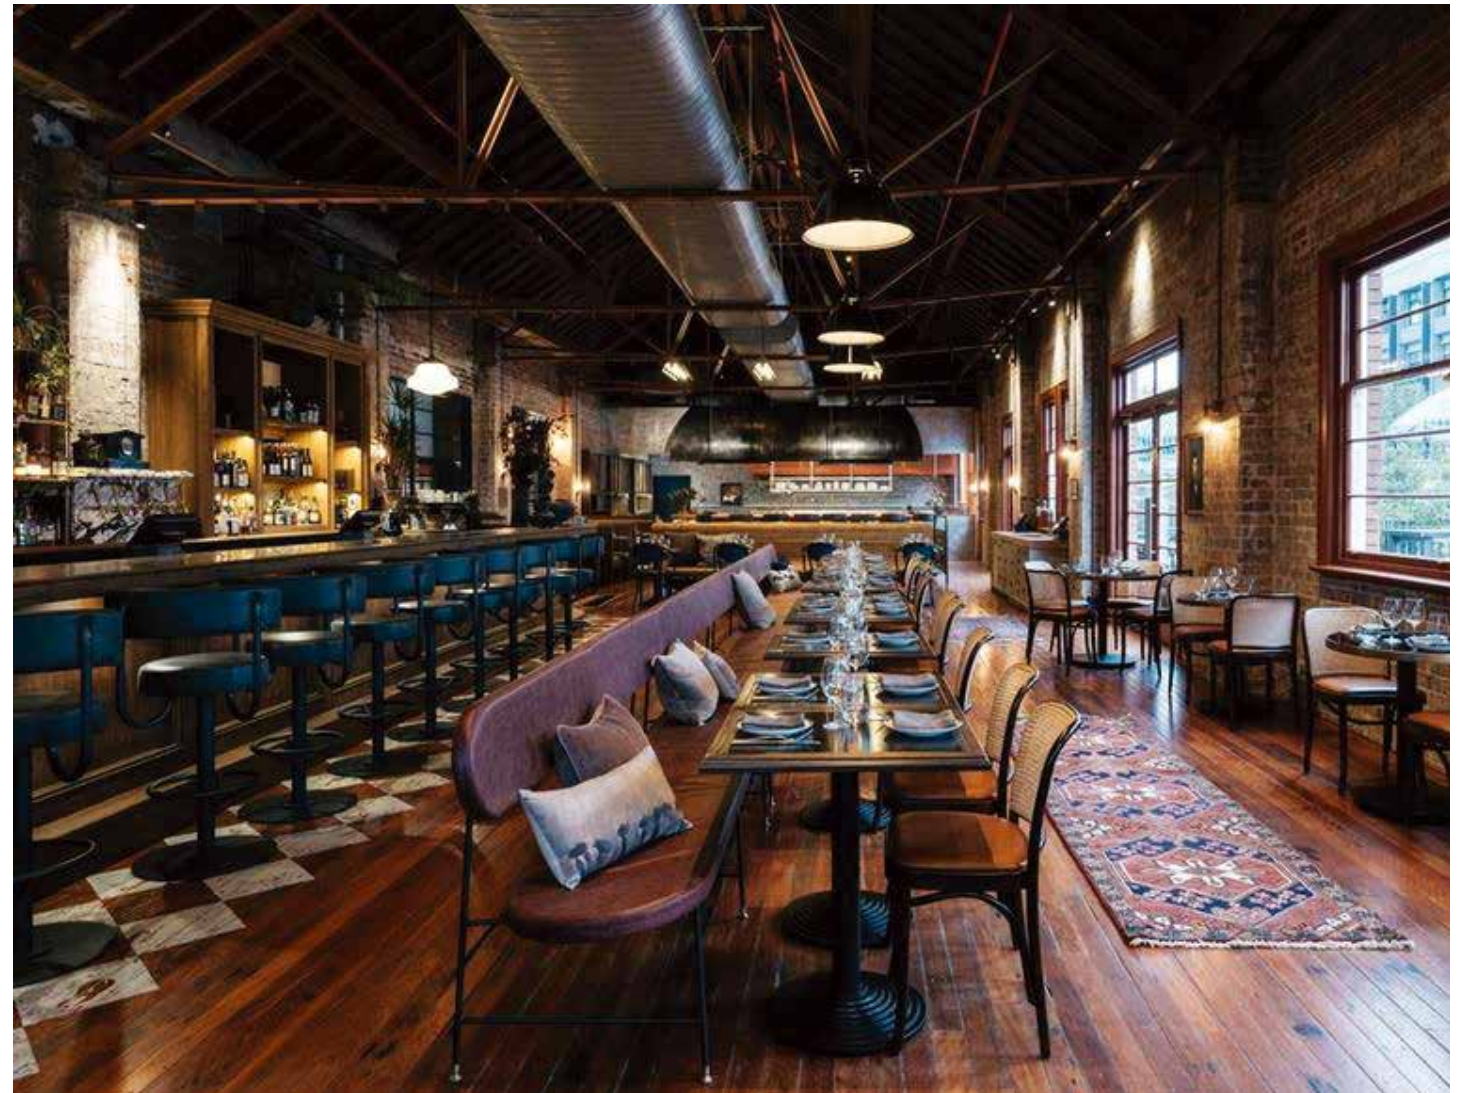

FROYD ST SOFA — 2485
W150 x D78 x H105 - SH65
Steel

STRUCTURE — 3168
W120/150 x D65 x H105 - SH65

BEXTON — 2160

BOULEVARD ST SOFA — 3231
W150 x D70 x H120 - SH65
Steel

SAILORA ST SOFA — 3056
Steel

DE NIRO ST SOFA — 2356
W150 x D65 x H106 - SH65
Steel